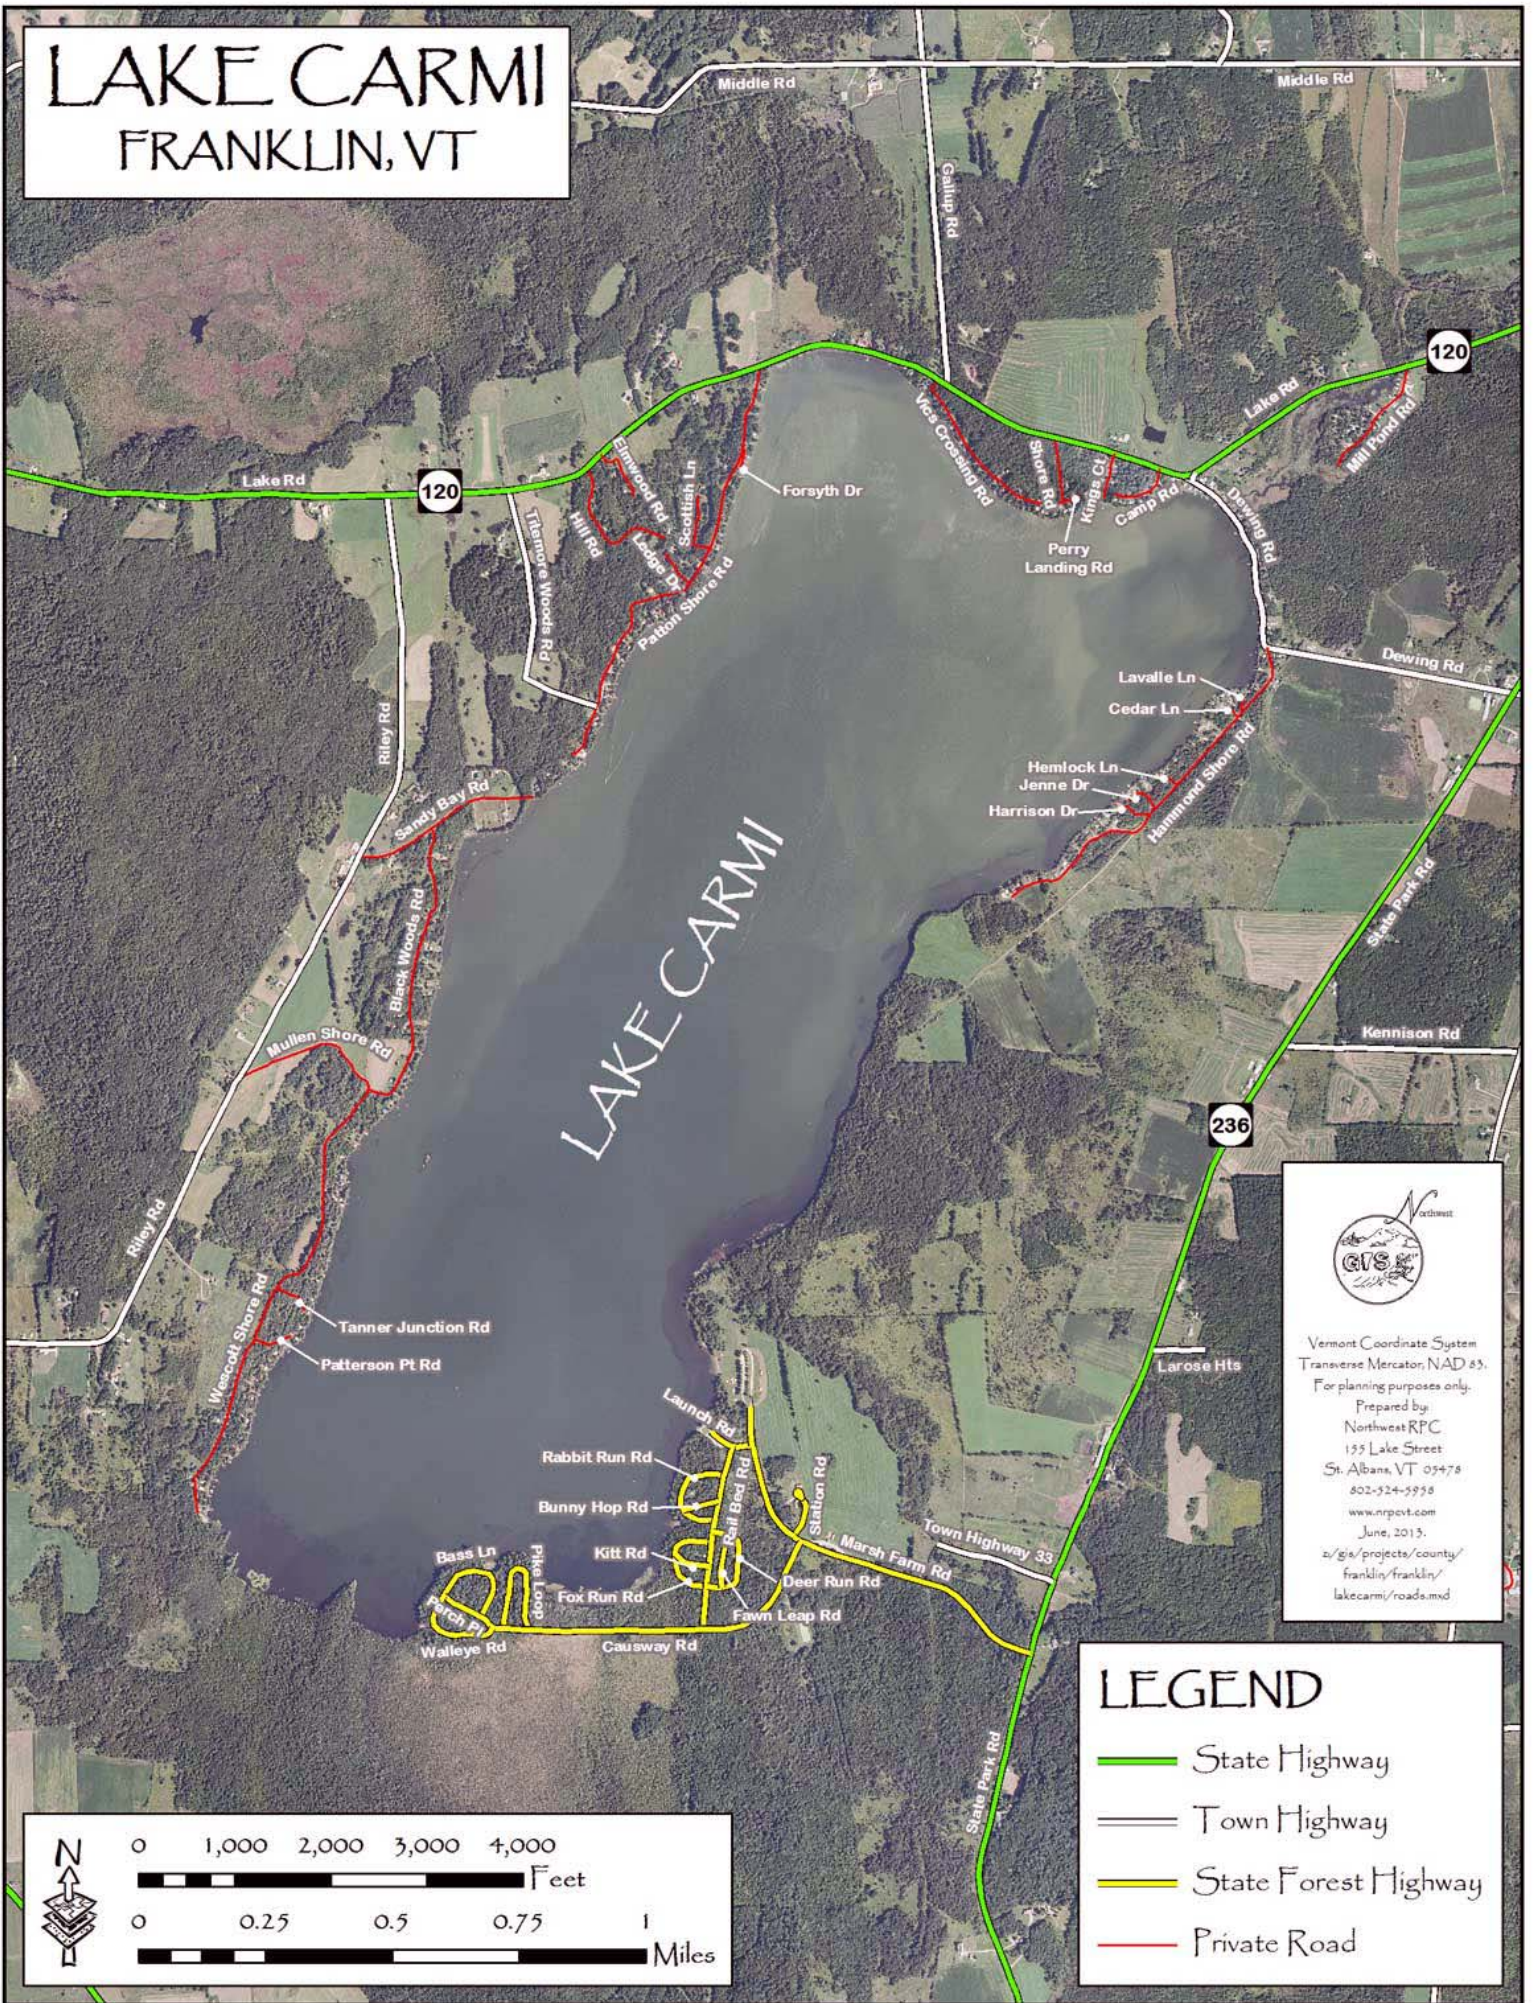

LAKE CARMİ

FRANKLIN, VT

 Vermont Coordinate System
 Transverse Mercator, NAD 83.
 For planning purposes only.
 Prepared by:
 Northwest RPC
 155 Lake Street
 St. Albans, VT 05478
 802-524-5958
 www.nrpcvt.com
 June, 2013.
 z:/gis/projects/county/franklin/franklin/lakecarmi/roads.mxd

LEGEND

-  State Highway
-  Town Highway
-  State Forest Highway
-  Private Road

 0 1,000 2,000 3,000 4,000 Feet
 0 0.25 0.5 0.75 1 Miles